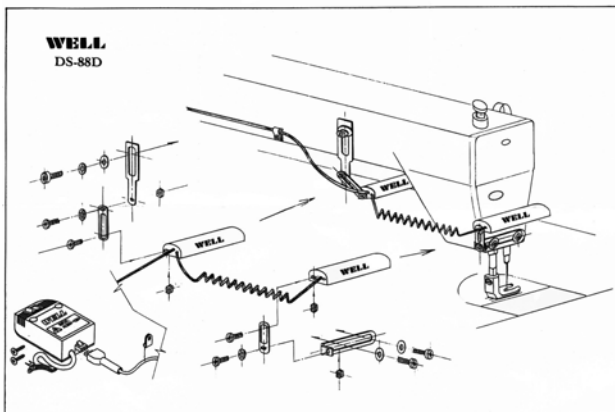

A974/DS88M lampada a 20 LED
alta luminosità , magnetica con trasformatore

(magnetic led light 20 led board - save space and energy - long life – can fit on any brand of sewing machines)

A974/DS88D lampada a 20 LED doppia - alta luminosità,
completa di trasformatore e staffe di fissaggio
(double - no dark corners in the working area)