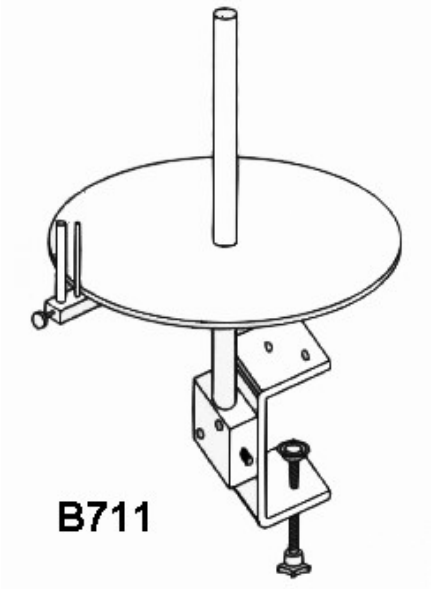

B711

L'articolo **B705** sostituisce e annulla il portaspole **A964** fuori produzione. (new item, A964 is out of stock)

PORTAROTOLI (NAZIONALI)

(adjustable tape reel stand – made in Italy)

Y000130 : Con questo attacco opzionale , è possibile l'applicazione a morsetto per tutti i modelli (optional support)